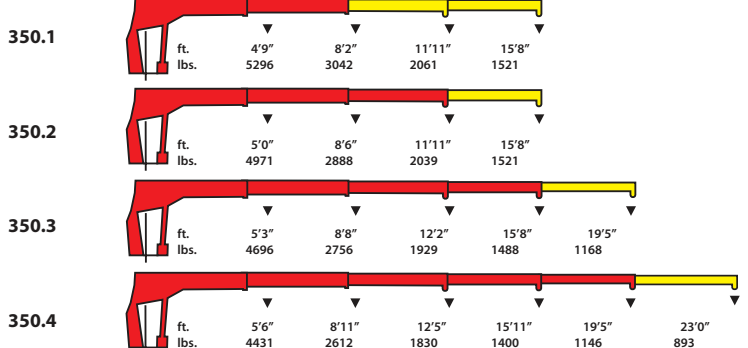

 Hydraulic (standard)
 Manual (optional)

TC 100

TC 130

TC 160

TC 200

TC 260

TC 300

TC 350

Theoretical Lifting Capacity