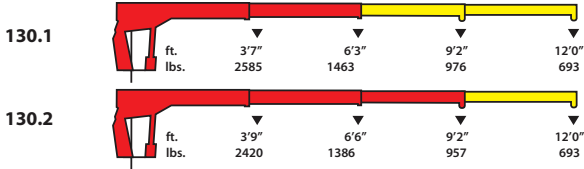

 Hydraulic (standard)
 Manual (optional)

TC 100

TC 130

TC 160

TC 200

TC 260

TC 300

TC 350

Theoretical Lifting Capacity